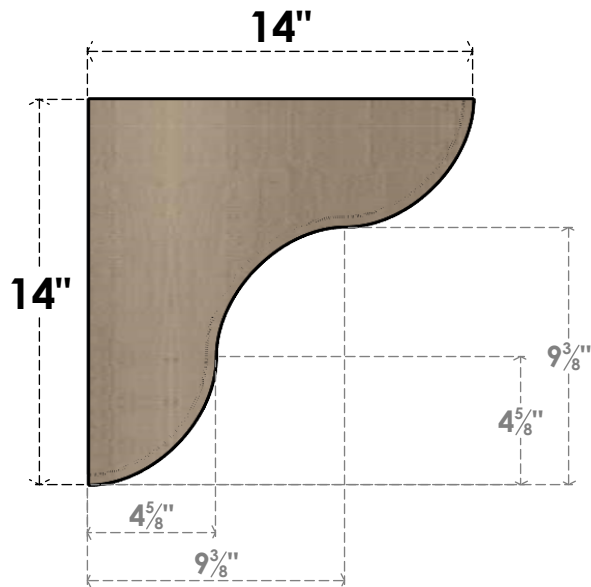

ITEM NUMBER: CORU07X14X14CARRCPR

7"W X 14"D X 14"H SERIES 1 CLASSIC CARMEL ROUGH CEDAR TIMBERTHANE
FAUX WOOD CORBEL, PRIMED

SIDE PROFILE

FRONT PROFILE

ISOMETRIC

EKENA MILLWORK
2300 WEST MAIN ST.
CLARKSVILLE, TX 75426
TOLL FREE: 866-607-0453
WWW.EKENAMILLWORK.COM

NOTES

1. INSTALLATION TO BE COMPLETED IN ACCORDANCE WITH MANUFACTURER'S SPECIFICATIONS.
2. DRAWING MAY NOT BE TO SCALE
3. THIS DRAWING IS INTENDED FOR DESIGN AND PLANNING PURPOSES ONLY.
4. ALL INFORMATION CONTAINED HEREIN WAS CURRENT AT THE TIME OF DEVELOPMENT BUT MUST BE REVIEWED AND APPROVED BY THE PRODUCT MANUFACTURER TO BE CONSIDERED ACCURATE.
5. TIMBERTHANE ARCHITECTURAL PRODUCTS ARE MADE FROM HIGH DENSITY URETHANE AND COME FACTORY PRIMED