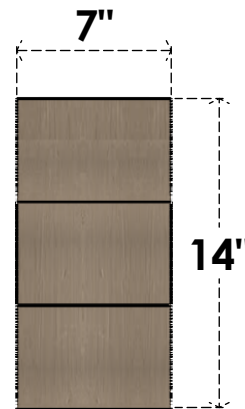

ITEM NUMBER: CORU07X14X14CARRCPR

7"W X 14"D X 14"H SERIES 1 CLASSIC CARMEL ROUGH CEDAR TIMBERTHANE
FAUX WOOD CORBEL, PRIMED

SIDE PROFILE

FRONT PROFILE

ISOMETRIC

EKENA MILLWORK
2300 WEST MAIN ST.
CLARKSVILLE, TX 75426
TOLL FREE: 866-607-0453
WWW.EKENAMILLWORK.COM

NOTES

1. INSTALLATION TO BE COMPLETED IN ACCORDANCE WITH MANUFACTURER'S SPECIFICATIONS.
2. DRAWING MAY NOT BE TO SCALE
3. THIS DRAWING IS INTENDED FOR DESIGN AND PLANNING PURPOSES ONLY.
4. ALL INFORMATION CONTAINED HEREIN WAS CURRENT AT THE TIME OF DEVELOPMENT BUT MUST BE REVIEWED AND APPROVED BY THE PRODUCT MANUFACTURER TO BE CONSIDERED ACCURATE.
5. TIMBERTHANE ARCHITECTURAL PRODUCTS ARE MADE FROM HIGH DENSITY URETHANE AND COME FACTORY PRIMED