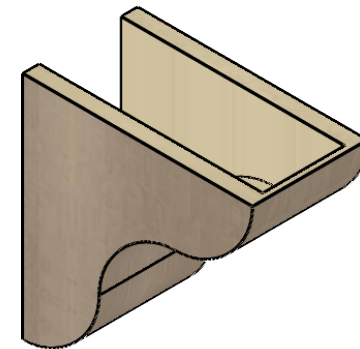

ITEM NUMBER: CORU07X14X14CARRCPR

7"W X 14"D X 14"H SERIES 1 CLASSIC CARMEL ROUGH CEDAR TIMBERTHANE
FAUX WOOD CORBEL, PRIMED

SIDE PROFILE

FRONT PROFILE

ISOMETRIC

EKENA MILLWORK
2300 WEST MAIN ST.
CLARKSVILLE, TX 75426
TOLL FREE: 866-607-0453
WWW.EKENAMILLWORK.COM

NOTES

1. INSTALLATION TO BE COMPLETED IN ACCORDANCE WITH MANUFACTURER'S SPECIFICATIONS.
2. DRAWING MAY NOT BE TO SCALE
3. THIS DRAWING IS INTENDED FOR DESIGN AND PLANNING PURPOSES ONLY.
4. ALL INFORMATION CONTAINED HEREIN WAS CURRENT AT THE TIME OF DEVELOPMENT BUT MUST BE REVIEWED AND APPROVED BY THE PRODUCT MANUFACTURER TO BE CONSIDERED ACCURATE.
5. TIMBERTHANE ARCHITECTURAL PRODUCTS ARE MADE FROM HIGH DENSITY URETHANE AND COME FACTORY PRIMED